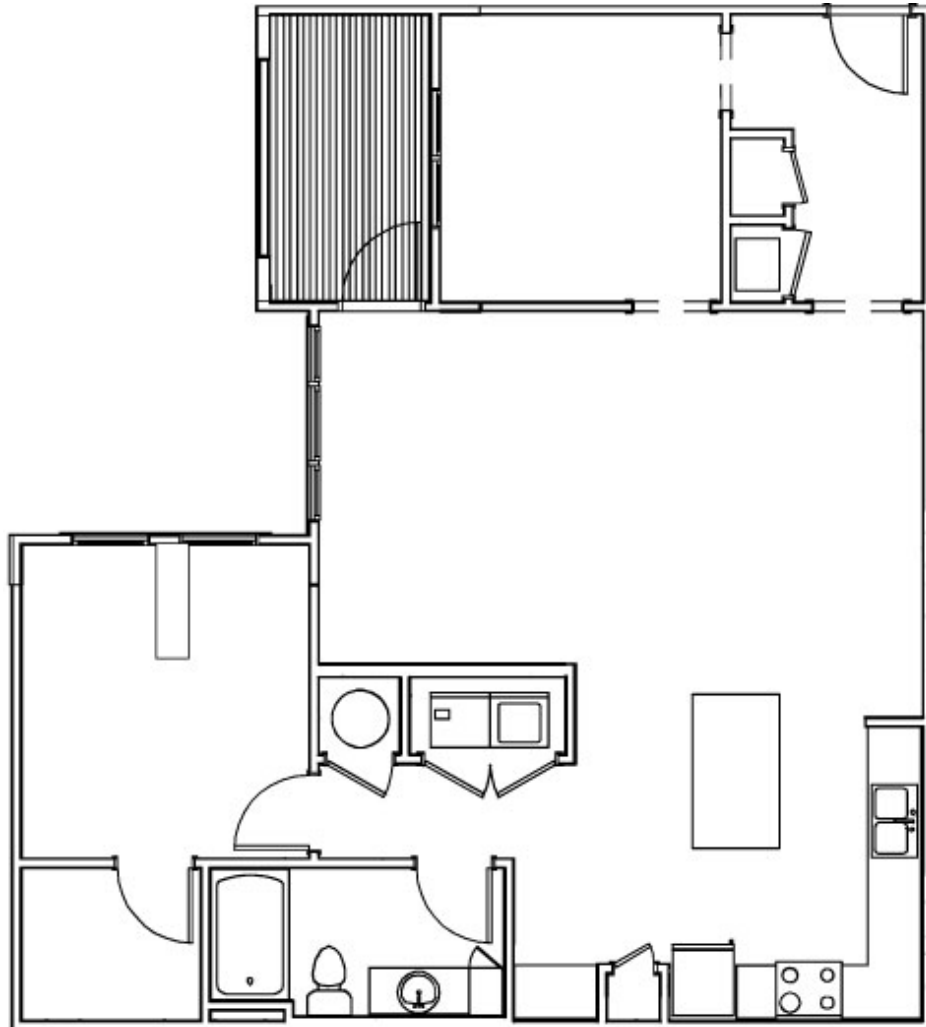

A7

1 BED / 1 BATH

1079

SQ. FT.

e l e m e n t
B A L L A N T Y N E

15711 Clems Creek Lane | Charlotte, NC 28277

844-278-1577 | www.elementballantyne.com

Floor plans are artist's rendering. All dimensions are approximate. Actual product and specifications may vary in dimension or detail. Not all features are available in every apartment. Prices and availability are subject to change. Please see a representative for details